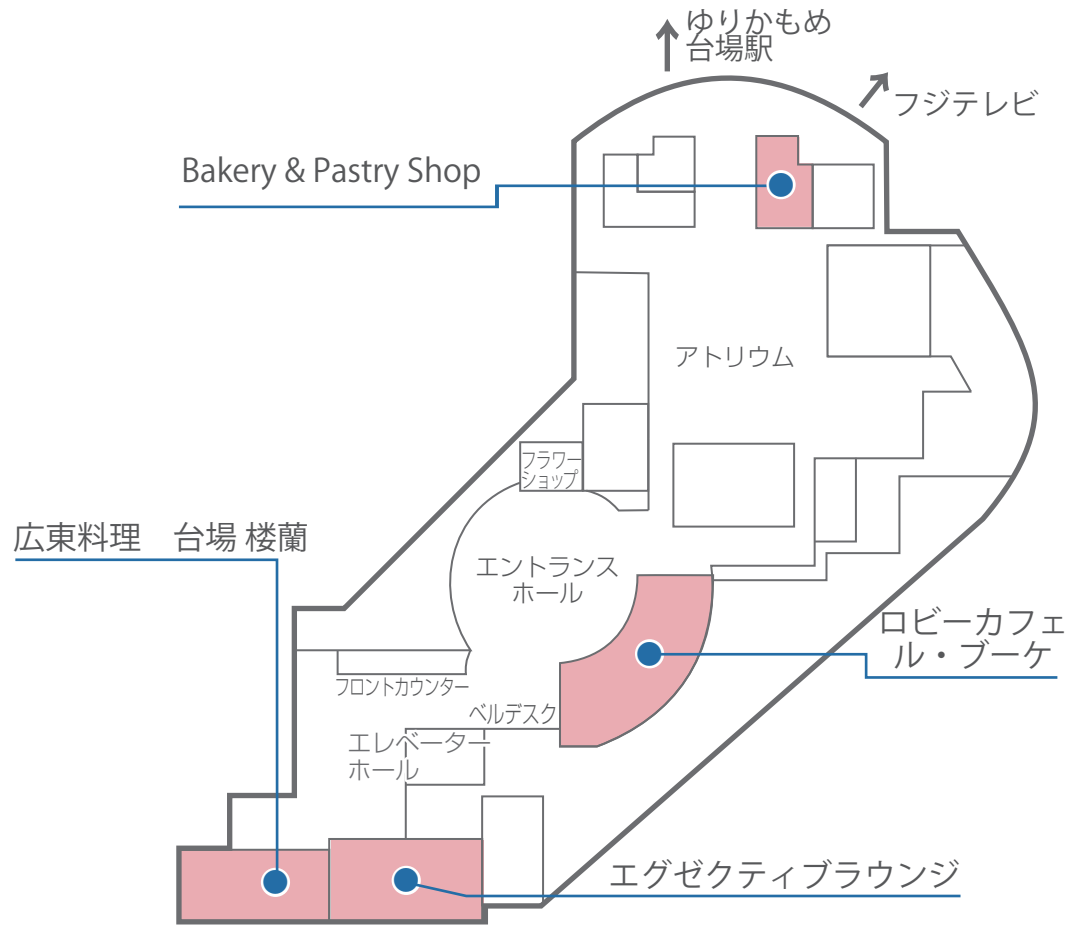

地下1階

1階

2階

3階

29階

30階

Another Dimension, Another Tokyo

The Grill on 30th

鉄板焼 浜木綿

The Bar & Lounge