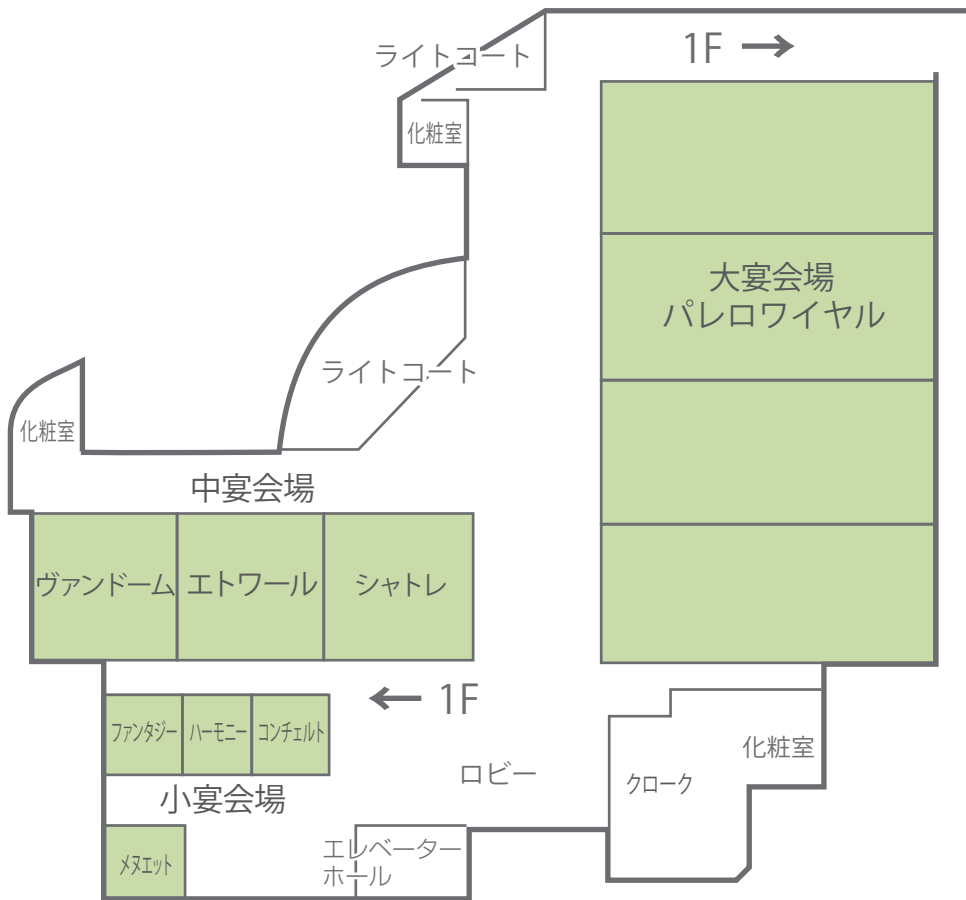

地下1階

1階

2階

3階

29階

30階

Another Dimension, Another Tokyo

The Grill on 30th

鉄板焼 浜木綿

The Bar & Lounge