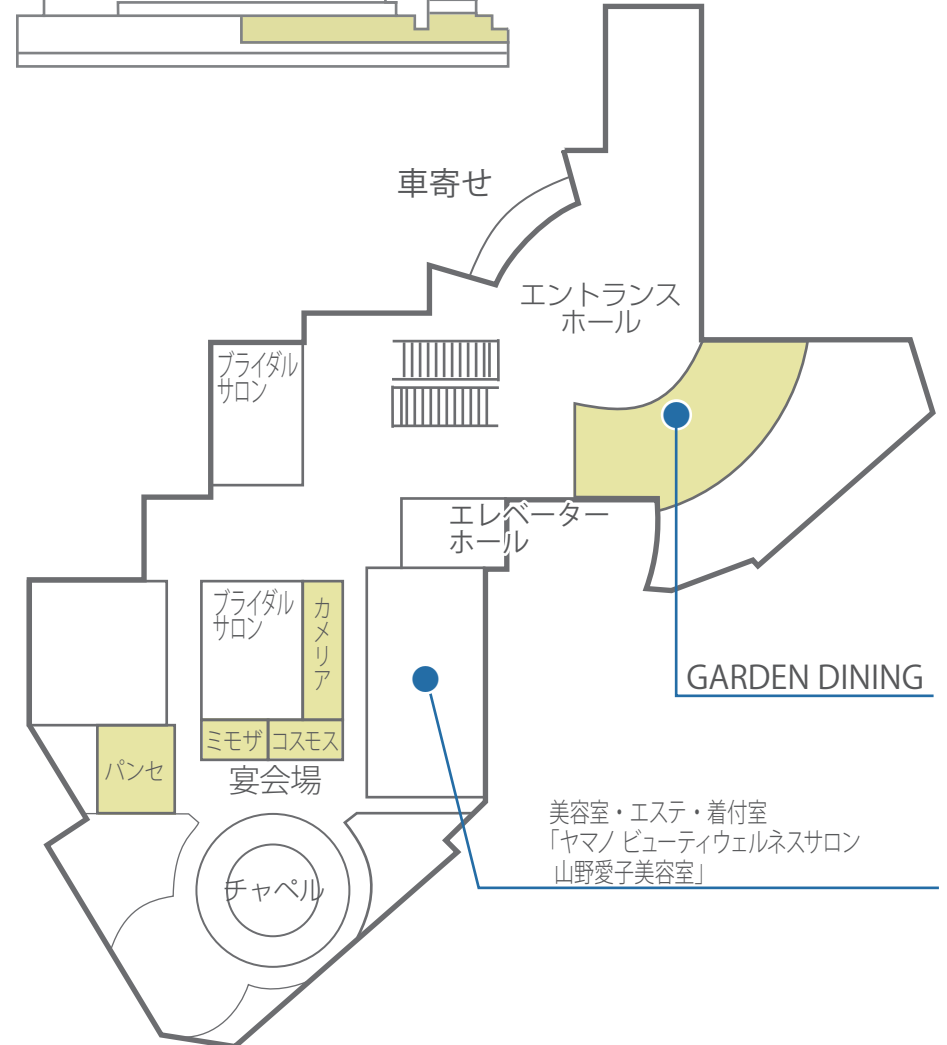

地下1階

1階

2階

3階

29階

30階

Another Dimension, Another Tokyo

The Grill on 30th

鉄板焼 浜木綿

The Bar & Lounge