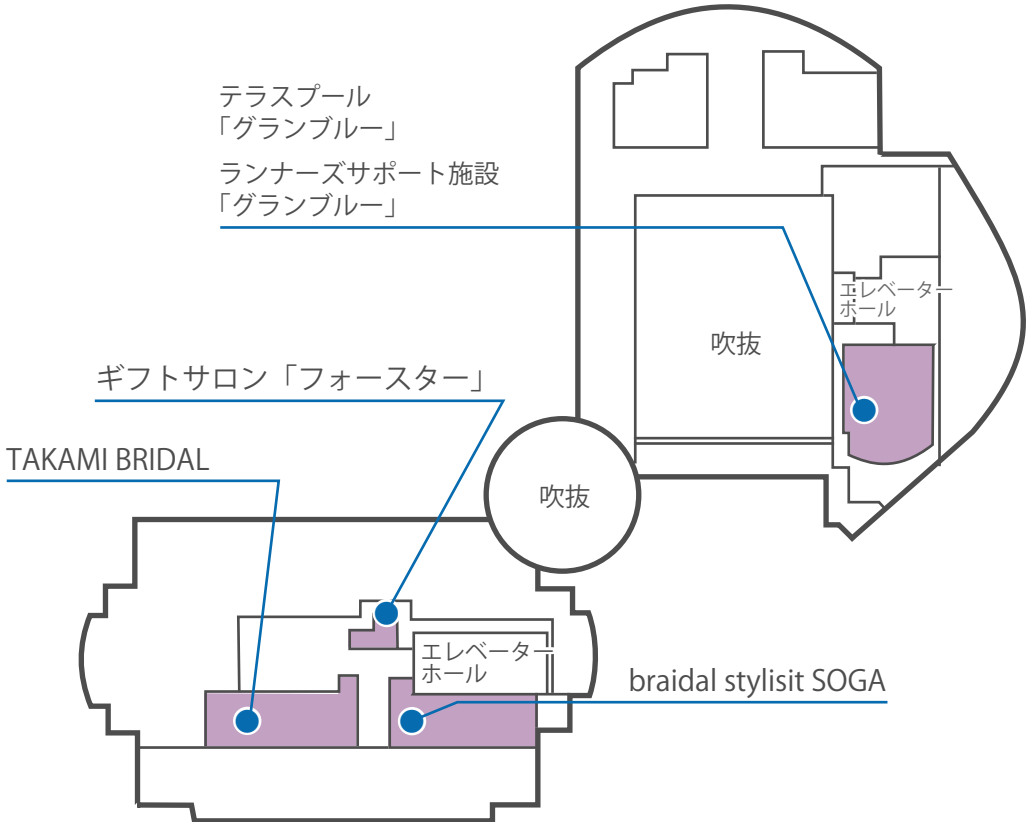

地下1階

1階

2階

3階

29階

30階

Another Dimension, Another Tokyo

The Grill on 30th

鉄板焼 浜木綿

The Bar & Lounge