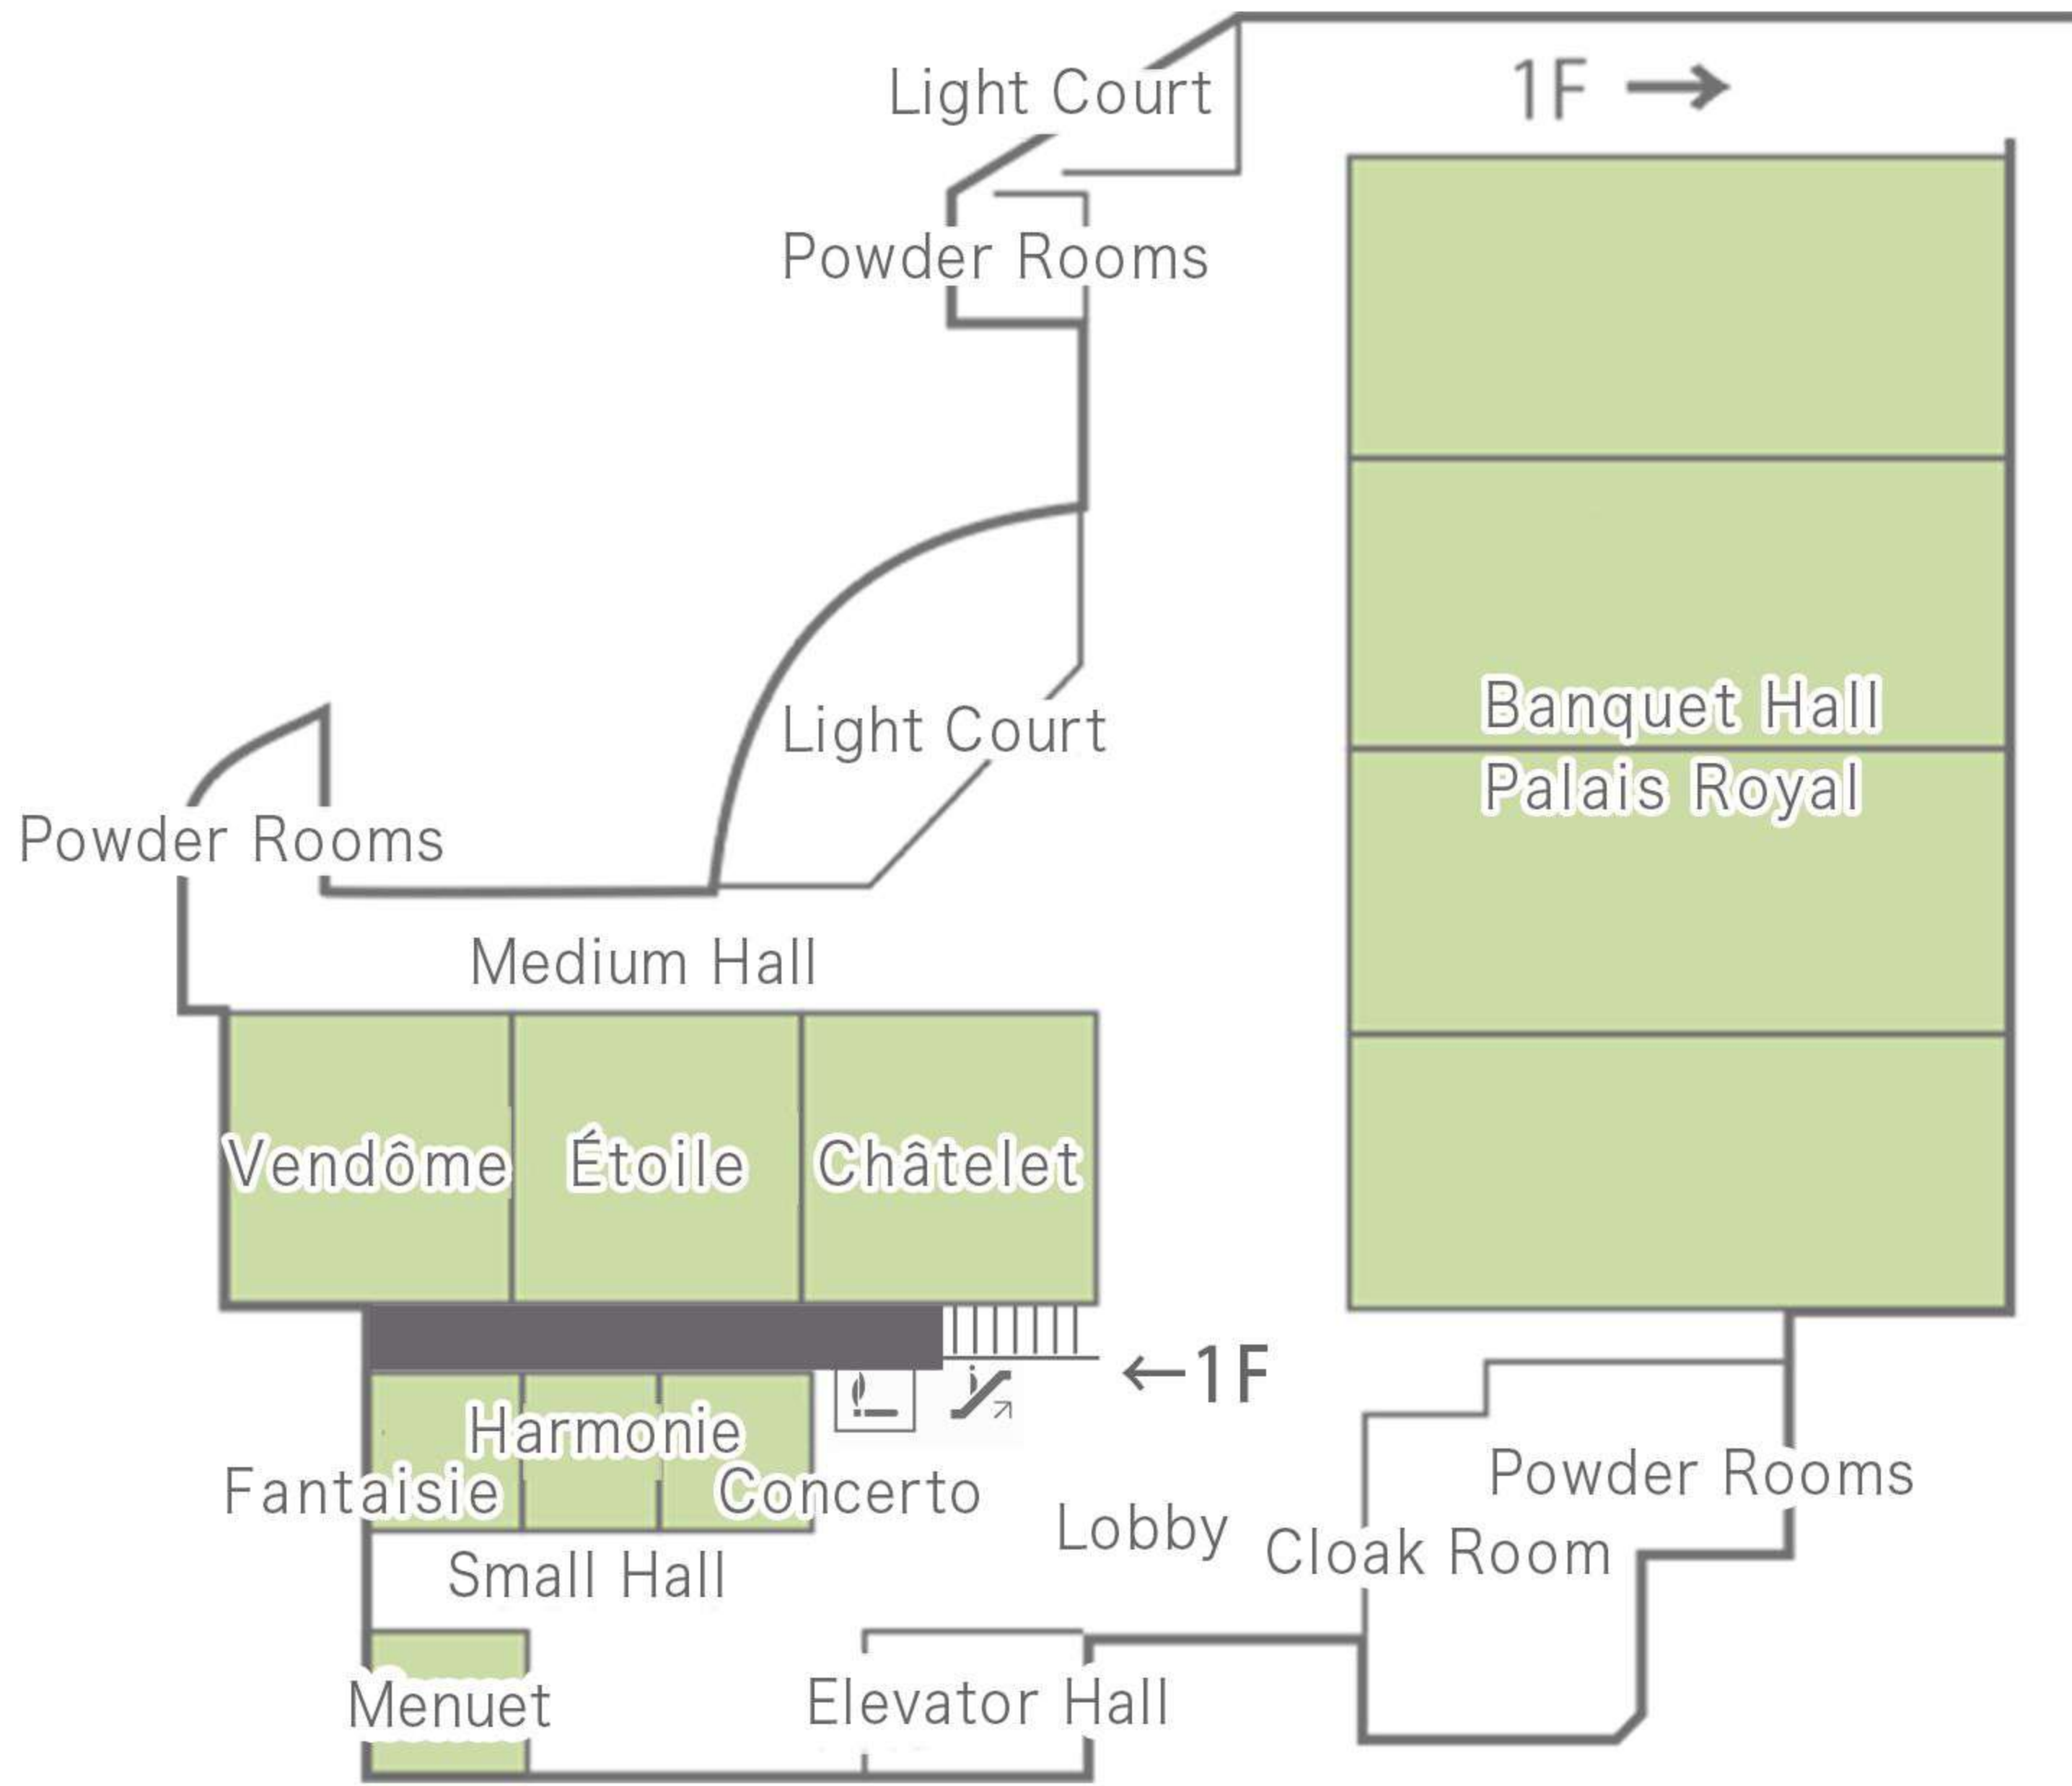

B1F

1F

1F

Yurikamome  
Daiba Square ↑

Fuji Television ↗

Bakery & Pastry Shop

Atrium

Flower Shop

Chinese Restaurant  
Toh-Lee

Entrance  
Hall

The Lobby cafe

Front-counter

Bell Desk

Elevator Hall

Executive Lounge

3F

SANATIO SPA

Indoor  
Swimming Pool

Fitness  
Club

Corridor  
Gallery

Terrace

Private Bar "g&g"

Elevator Hall

29F

30F

Another Dimension, Another Tokyo

The Grill on 30th

Teppanyaki Icho

The Bar & Lounge