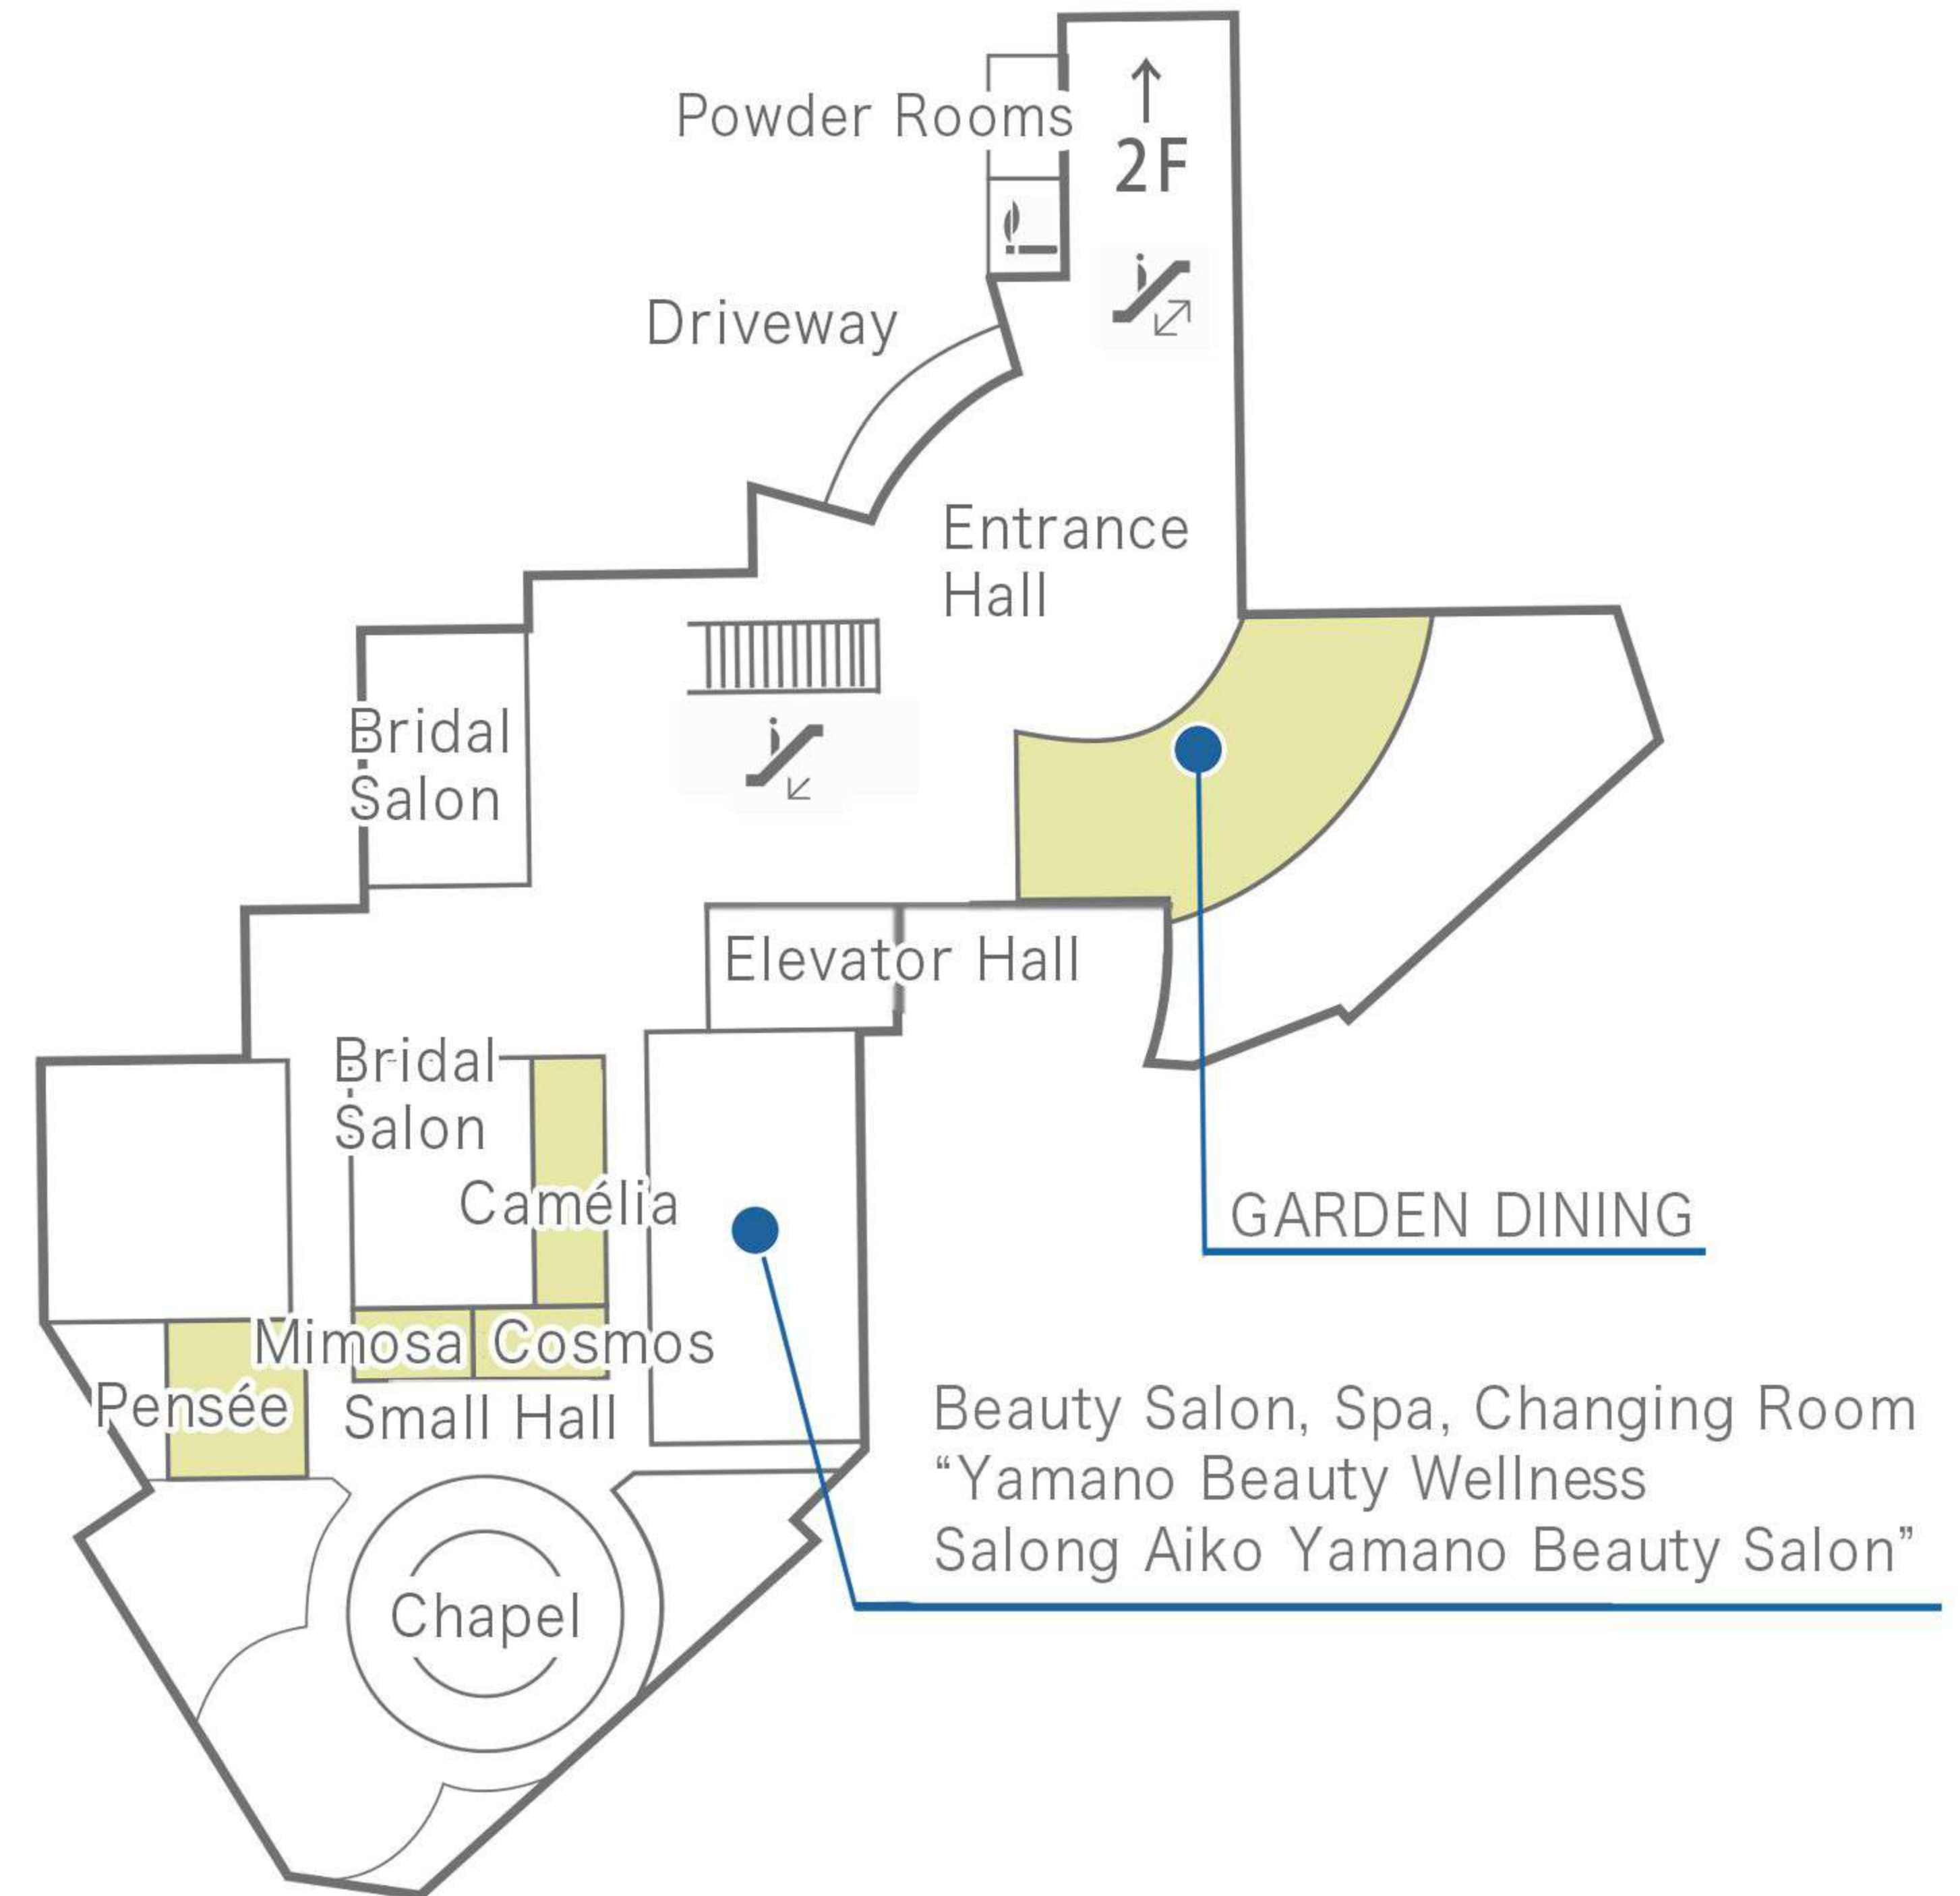

B1F

1F

1F

Yurikamome  
Daiba Square ↑

Fuji Television ↗

Bakery & Pastry Shop

Atrium

Flower Shop

Chinese Restaurant  
Toh-Lee

Entrance  
Hall

The Lobby cafe

Front-counter

Bell Desk

Elevator Hall

Executive Lounge

3F

SANATIO SPA

Indoor  
Swimming Pool

Fitness  
Club

Corridor  
Gallery

Terrace

Private Bar "g&g"

Elevator Hall

29F

30F

Another Dimension, Another Tokyo

The Grill on 30th

Teppanyaki Icho

The Bar & Lounge