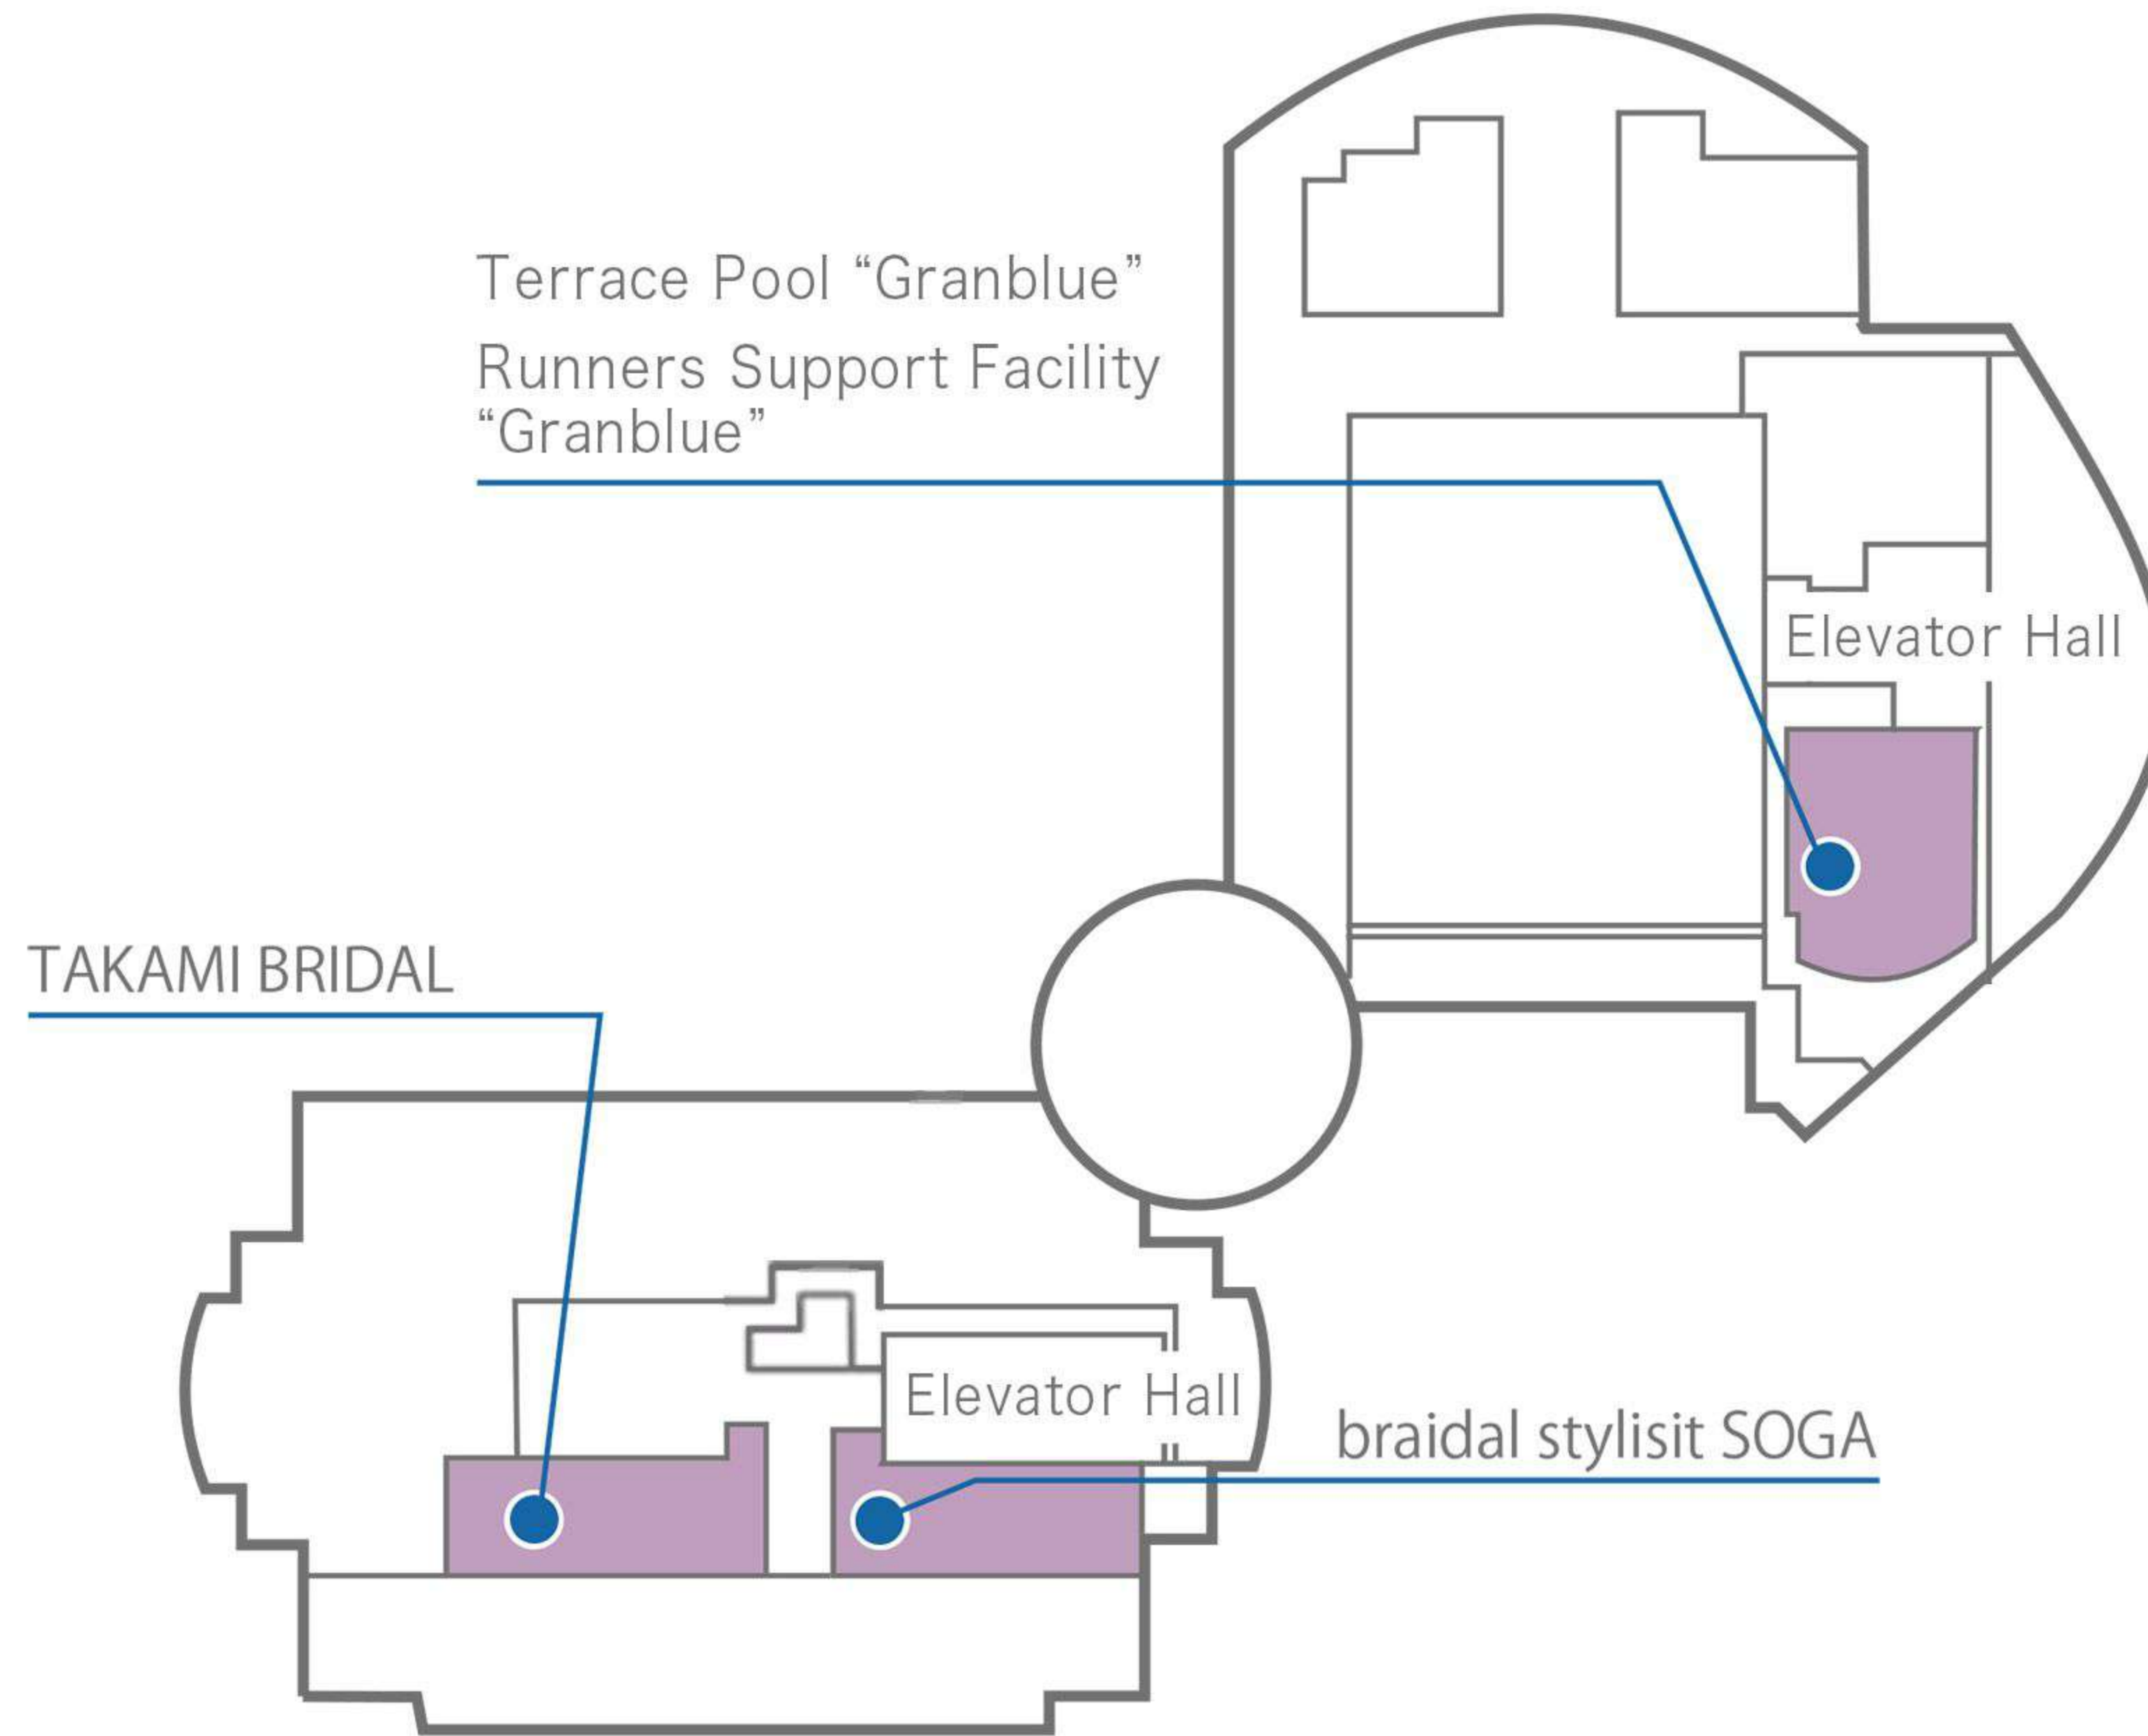

Chinese Restaurant  
Toh-Lee

Entrance  
Hall

The Lobby cafe

Front-counter

Bell Desk

Elevator Hall

Executive Lounge

3F

SANATIO SPA

Indoor  
Swimming Pool

Fitness  
Club

Corridor  
Gallery

Terrace

Private Bar "g&g"

Elevator Hall

29F

30F

Another Dimension, Another Tokyo

The Grill on 30th

Teppanyaki Icho

The Bar & Lounge