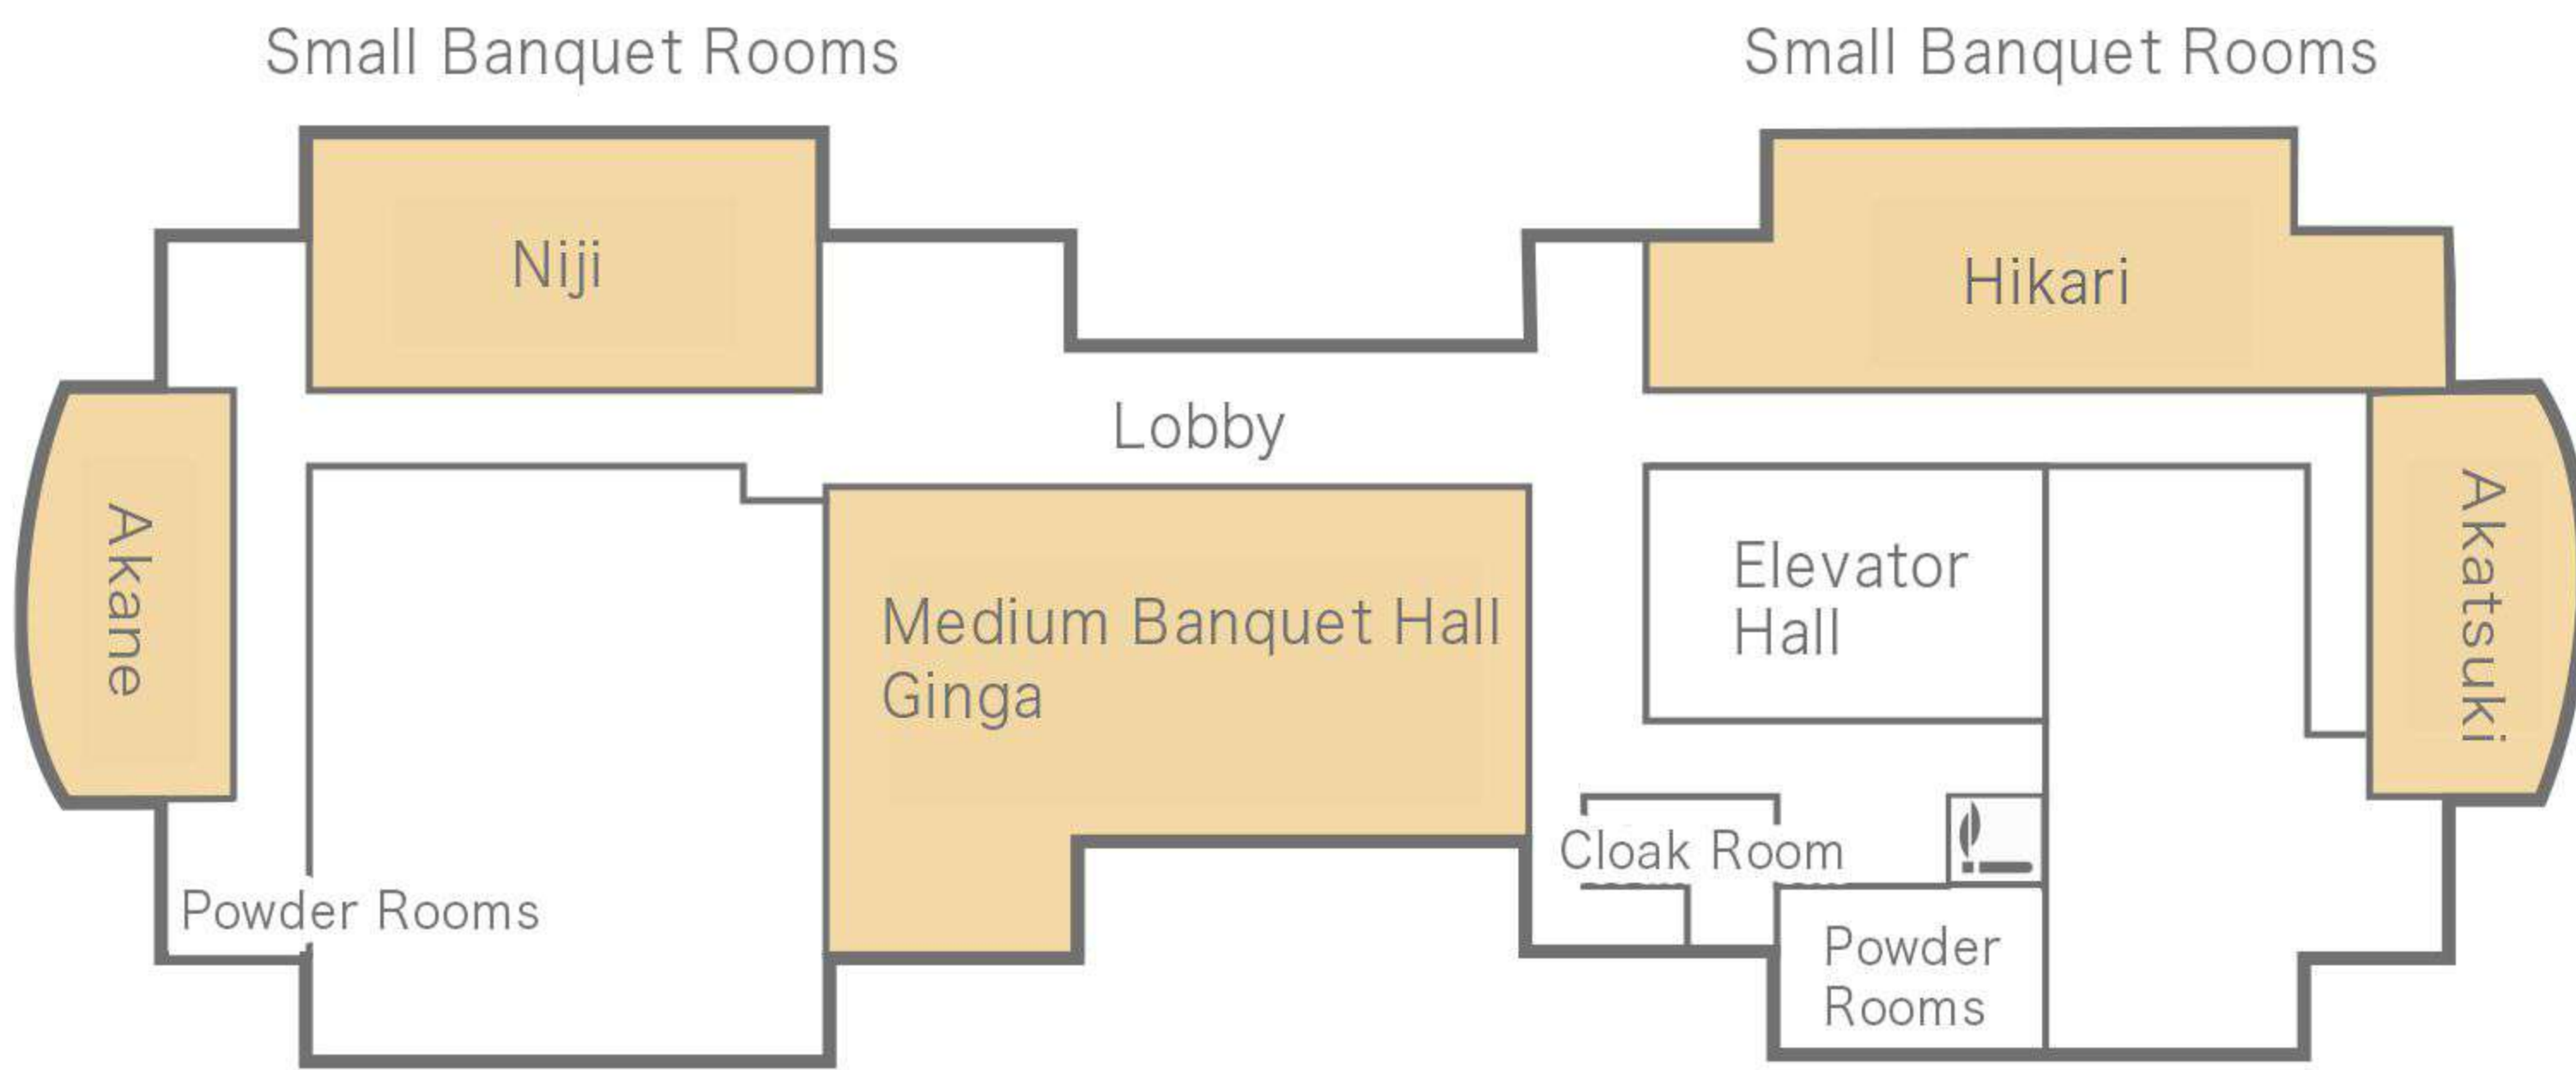

Chinese Restaurant  
Toh-Lee

Entrance  
Hall

The Lobby cafe

Front-counter

Bell Desk

Elevator Hall

Executive Lounge

3F

SANATIO SPA

Indoor  
Swimming Pool

Fitness  
Club

Corridor  
Gallery

Terrace

Private Bar "g&g"

Elevator Hall

29F

30F

Another Dimension, Another Tokyo

The Grill on 30th

Teppanyaki Icho

The Bar & Lounge